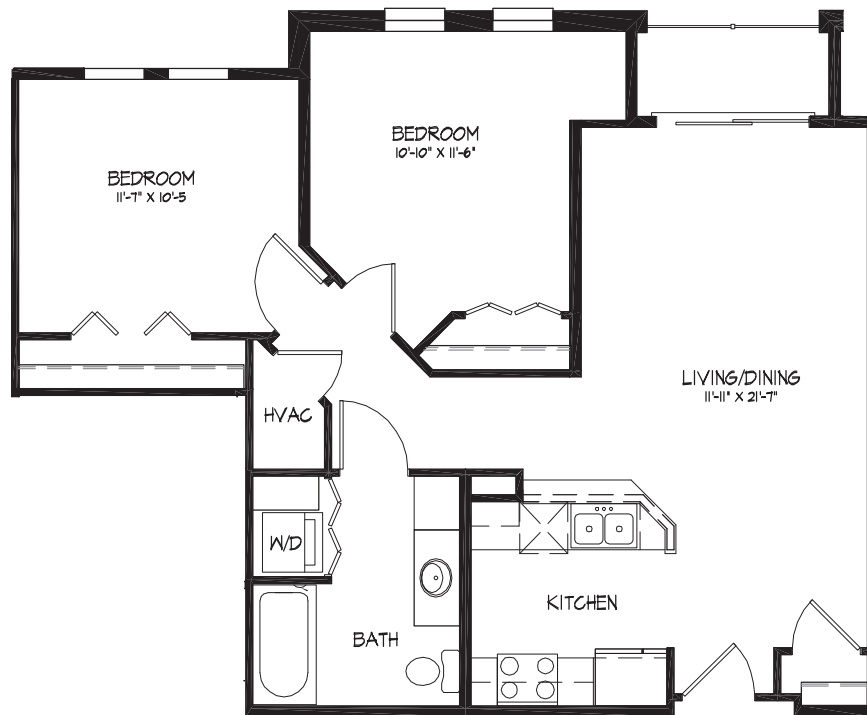

Building B Units:
206 and 306

Call us 608-256-9280.

TYPE N

Two Bedroom - Two Bath

828 S.F.