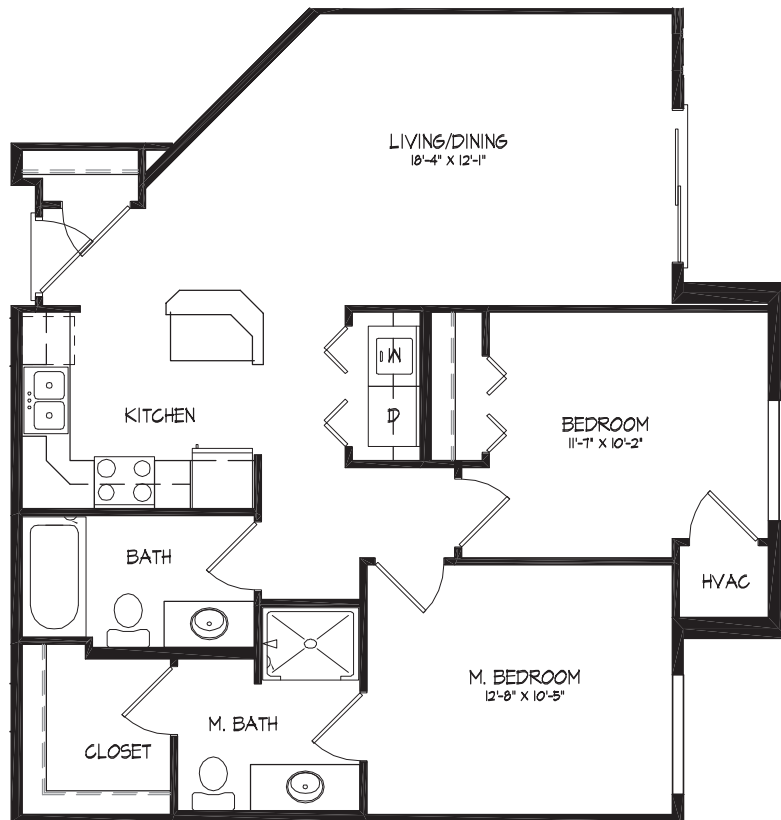

Building B Units:  
120, 210, 314, 414

Call us 608-256-9280.

## TYPE M

Two Bedroom - Two Bath

949 S.F.