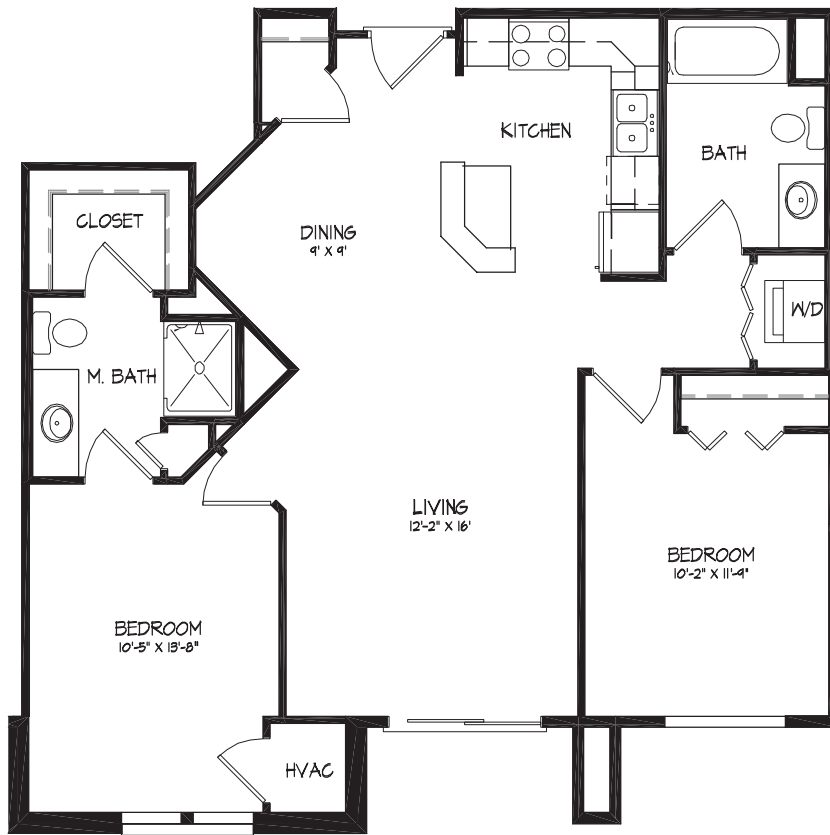

Building B Units:
111, 207, 307, 407

Call us 608-256-9280.

TYPE K

Two Bedroom - Two Bath

1,011 S.F.