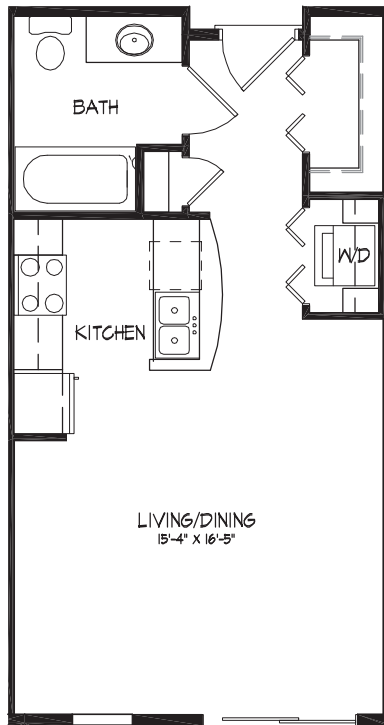

Building B Units:
109, 205, 305, 405

Call us 608-256-9280.

TYPE J

Efficiency

475 S.F.