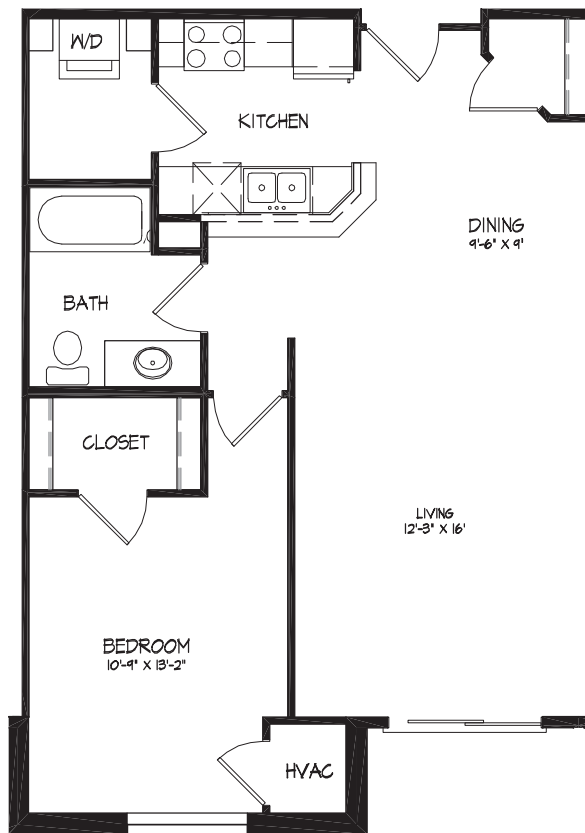

Building B Units:
103, 203, 303, 403

773 sq ft.

Call us 608-256-9280.

TYPE H

One Bedroom - One Bath