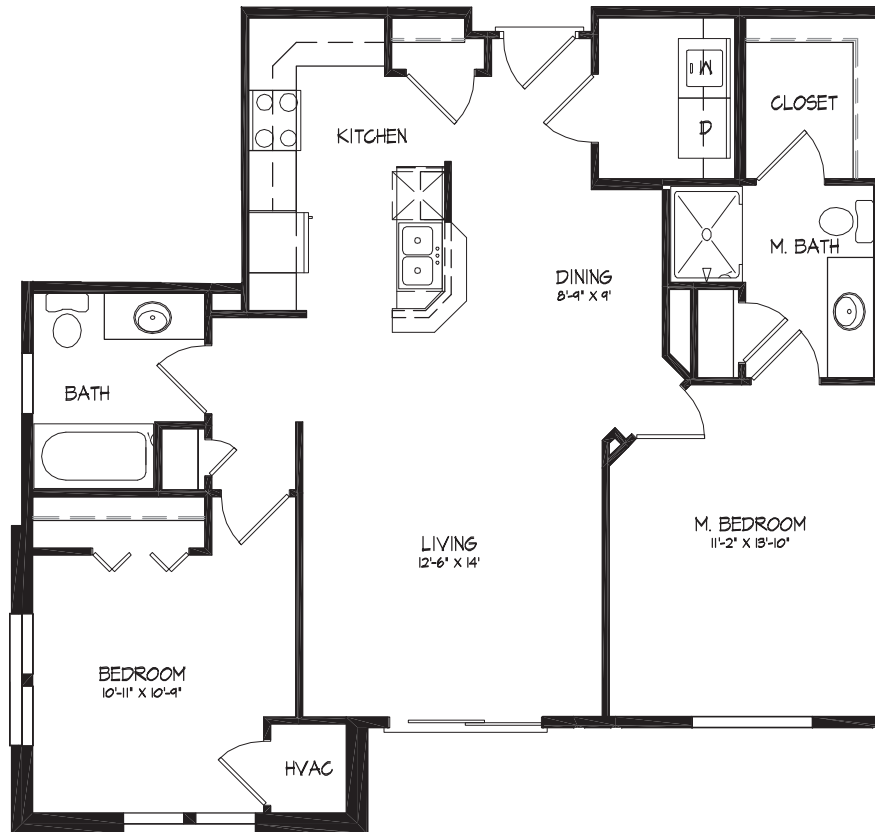

Building B Units:  
101, 201, 301, 401

1028 sq ft

Call us 608-256-9280.

## TYPE G

Two Bedroom - Two Bath