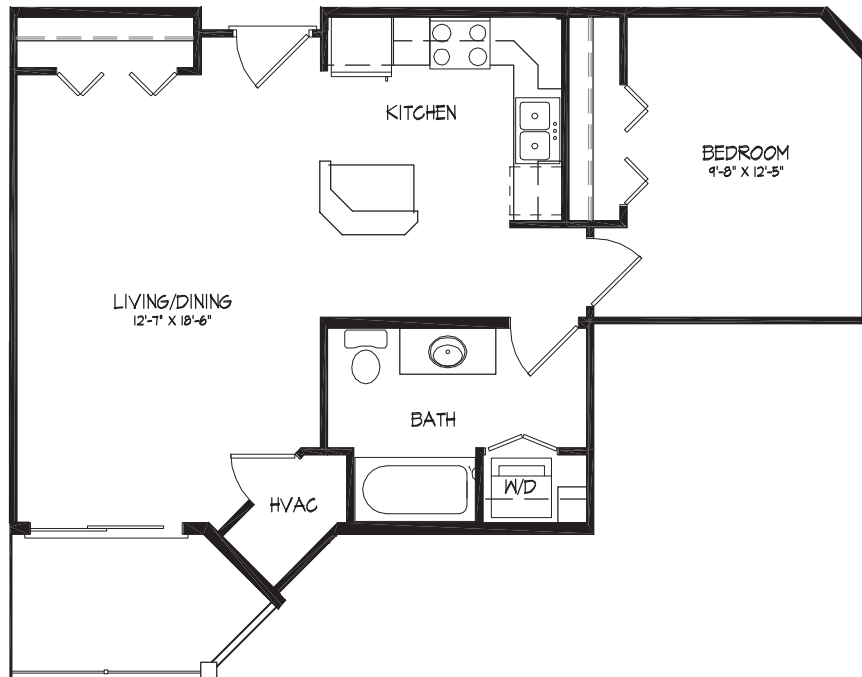

Building B Unit
209 - 684 sq ft

Call us 608-256-9280.

TYPE D

One Bedroom - One Bath
684 S.F.