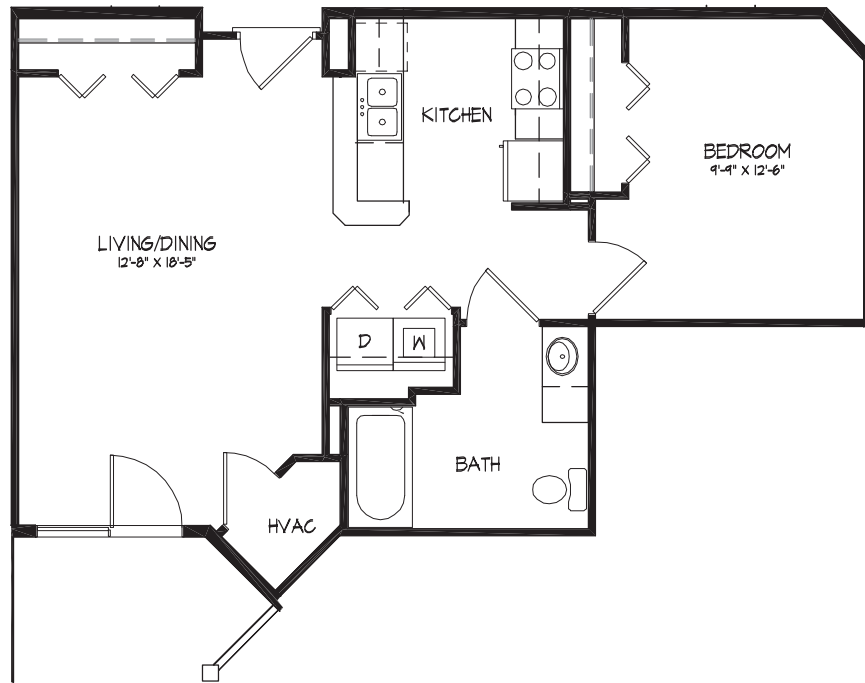

Building A Unit
109 - 684 sq ft

Building B Unit
115- 684 sq ft

Call us 608-256-9280.

TYPE D-HC
One Bedroom - One Bath
684 S.F.