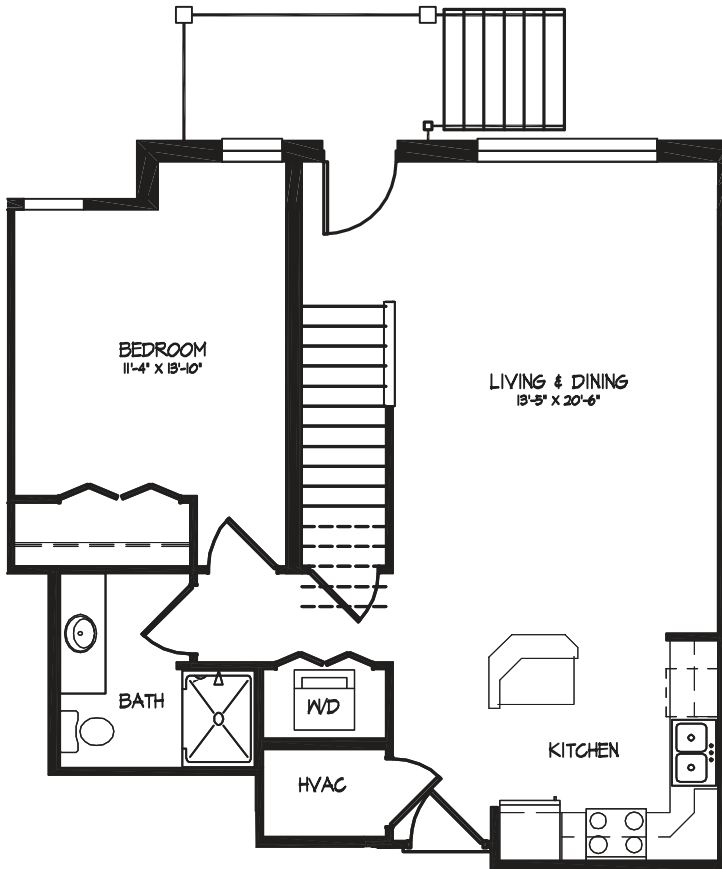

Building A Units:
#106 - 1388 sq ft

Building B Units:
#116 - 1333 sq ft

Call us 608-256-9280.

TYPE C-2 - First Level

TYPE C-2 - Second Level

Three Bedroom - 2 Bath