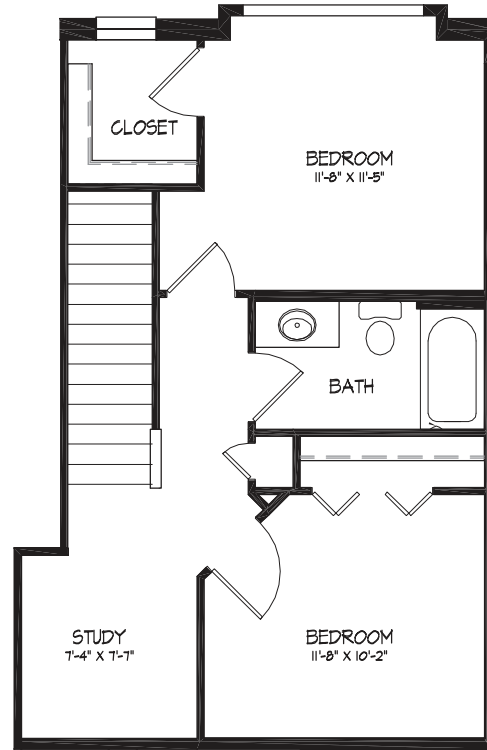

Building A Units:
#106 - 1388 sq ft

Building B Units:
#116 - 1333 sq ft

Call us 608-256-9280.

TYPE C-2 - First Level

TYPE C-2 - Second Level

Three Bedroom - 2 Bath