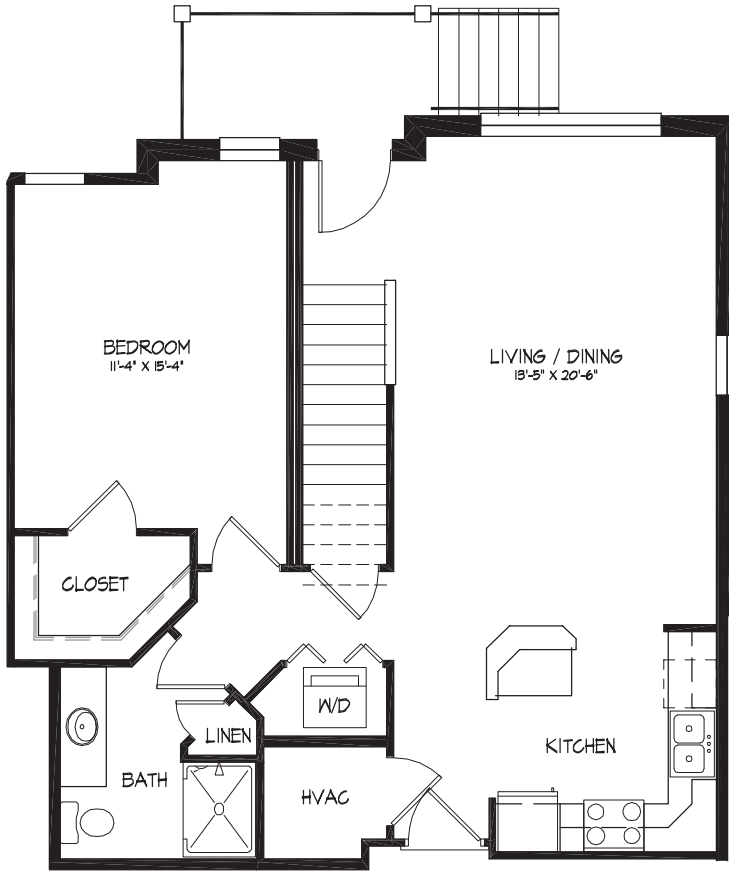

Building A Unit:
112 - 1455 sq ft

Building B Units:
102 - 1450 sq ft
#114 - 1447 sq ft

Call us 608-256-9280.

TYPE C-1 - First Level

Three Bedroom - 2 Bath

1455 S.F.

TYPE C-1 Second Level