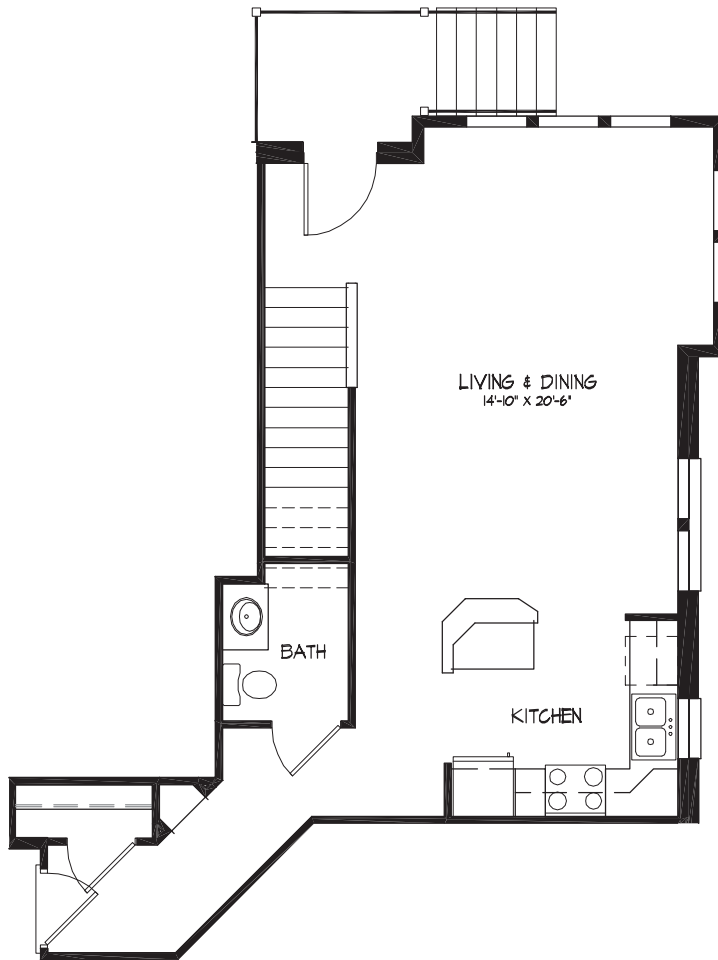

## TYPE B-2 - First Level

Three Bedroom - 2.5 Bath  
1533 S.F.

Building B Unit:  
118

Call us 608-256-9280.

TYPE B-2 - Level Two