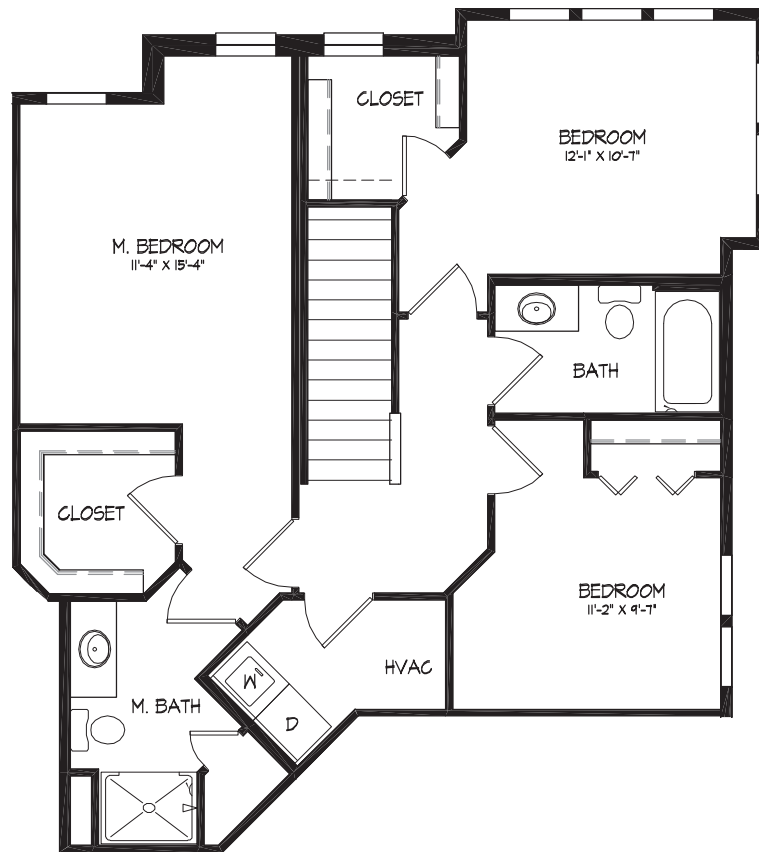

## TYPE B-2 - First Level

Three Bedroom - 2.5 Bath  
1533 S.F.

Building B Unit:  
118

Call us 608-256-9280.

TYPE B-2 - Level Two